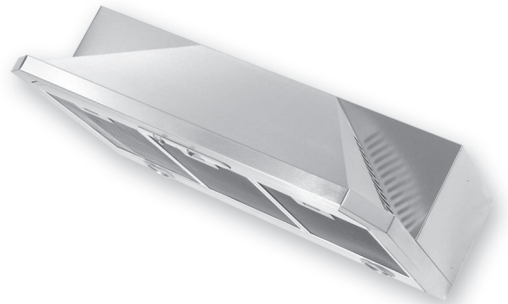

# manuflow

NH3000W/SS

NH5000SS

### SPECIFICATIONS

MODEL	NH3000W / NH3000SS	NH5000SS
CFM	>= 300	>= 300
Sones	<= 5,5	<= 5,5
Size (W x D x H) (in)	30 x 19 1/2 x 7 1/2	30 x 19 1/2 x 7 7/8
Size (W x D x H) (cm)	75,8 x 49,5 x 19,0	75,8 x 49,5 x 20,0
Fan	Centrifugal	Centrifugal
Fan Speed Settings	Off / High / Med / Low	Off / High / Med / Low
Cook Light	40 W (not included)	40 W (not included)
Cook Light Settings	Off / Night / Cooking	Off / Night / Cooking
Night Light	Yes	Yes
Filter Type	Aluminium & Charcoal	Aluminium and Charcoal
Colors	White & Stainless Steel	Stainless Steel

*All the specifications stated are subject to change without prior notice.*

**3 Speed Fan**

**Converts to Unducted Easily**

**High Efficiency Motor**

**Safe Net Cover Design**

**Centrifugal Wheel**

**Night Light Function**