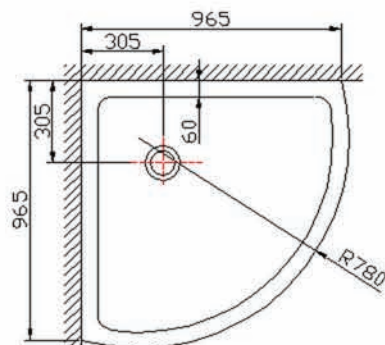

Juno

965 x 965 x 1850 mm
Verre Trepé 6 mm Tempered Glass
Structure en Aluminium
Aluminium Surface Frame
Base en acrylique
Acrylic Tray

Hugo

965 x 965 x 1850 mm
Verre Trepé 6 mm Tempered Glass
Structure en Aluminium
Aluminium Surface Frame
Base en acrylique
Acrylic Tray

Ryan

1000 x 1000 x 1850 mm
 Verre Trempé 8 mm Tempered Glass
 Structure en Aluminium
 Aluminium Surface Frame
 Base en acrylique
 Acrylic Tray

Tours

900 x 1200 x 1850 mm
 Verre Trempé 8 mm Tempered Glass
 Structure en Aluminium
 Aluminium Surface Frame
 Base en acrylique
 Acrylic Tray

RYAN

Aster

900 x 1200 x 1850 mm
Verre Trempé 8 mm Tempered Glass
Structure en Aluminium
Aluminium Surface Frame
Base en acrylique
Acrylic Tray

RUSSO

910 x 1650 x 1900 mm
Verre Trempé 10 mm Tempered Glass
Structure en Aluminium
Aluminium Surface Frame
Base en acrylique
Acrylic Tray

813 x 1524 x 1850 mm
Verre Trempé 10 mm Tempered Glass
Structure en Aluminium
Aluminium Surface Frame
Base en acrylique
Acrylic Tray

Tony

Specifications on products featured within this catalogue are subject to change without notice. The colors shown are as close as possible to the actual products as printing allows.