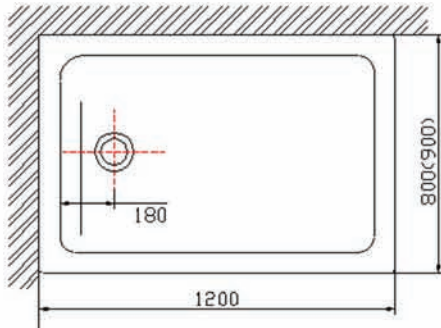

Juno

965 x 965 x 1850 mm
Verre Trepé 6 mm Tempered Glass
Structure en Aluminium
Aluminium Surface Frame
Base en acrylique
Acrylic Tray

Hugo

965 x 965 x 1850 mm
Verre Trepé 6 mm Tempered Glass
Structure en Aluminium
Aluminium Surface Frame
Base en acrylique
Acrylic Tray

Ryan

1000 x 1000 x 1850 mm
 Verre Trempé 8 mm Tempered Glass
 Structure en Aluminium
 Aluminium Surface Frame
 Base en acrylique
 Acrylic Tray

Tours

900 x 1200 x 1850 mm
 Verre Trempé 8 mm Tempered Glass
 Structure en Aluminium
 Aluminium Surface Frame
 Base en acrylique
 Acrylic Tray

813 x 1524 x 1850 mm
Verre Trempé 10 mm Tempered Glass
Structure en Aluminium
Aluminium Surface Frame
Base en acrylique
Acrylic Tray

Tony

Specifications on products featured within this catalogue are subject to change without notice. The colors shown are as close as possible to the actual products as printing allows.