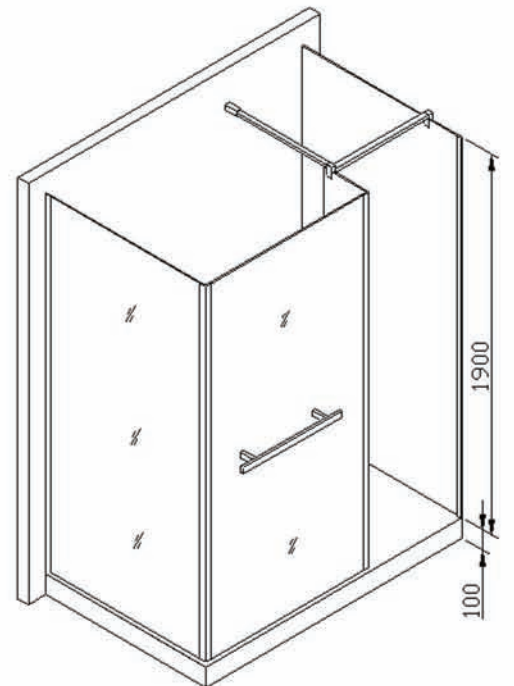

Juno

965 x 965 x 1850 mm
Verre Trepé 6 mm Tempered Glass
Structure en Aluminium
Aluminium Surface Frame
Base en acrylique
Acrylic Tray

Hugo

965 x 965 x 1850 mm
Verre Trepé 6 mm Tempered Glass
Structure en Aluminium
Aluminium Surface Frame
Base en acrylique
Acrylic Tray

Ryan

1000 x 1000 x 1850 mm
 Verre Trempé 8 mm Tempered Glass
 Structure en Aluminium
 Aluminium Surface Frame
 Base en acrylique
 Acrylic Tray

Tours

900 x 1200 x 1850 mm
 Verre Trempé 8 mm Tempered Glass
 Structure en Aluminium
 Aluminium Surface Frame
 Base en acrylique
 Acrylic Tray

RYAN

Aster

900 x 1200 x 1850 mm
Verre Trempé 8 mm Tempered Glass
Structure en Aluminium
Aluminium Surface Frame
Base en acrylique
Acrylic Tray

RUSSO

910 x 1650 x 1900 mm
Verre Trempé 10 mm Tempered Glass
Structure en Aluminium
Aluminium Surface Frame
Base en acrylique
Acrylic Tray

813 x 1524 x 1850 mm
Verre Trempé 10 mm Tempered Glass
Structure en Aluminium
Aluminium Surface Frame
Base en acrylique
Acrylic Tray

Tony

Specifications on products featured within this catalogue are subject to change without notice. The colors shown are as close as possible to the actual products as printing allows.