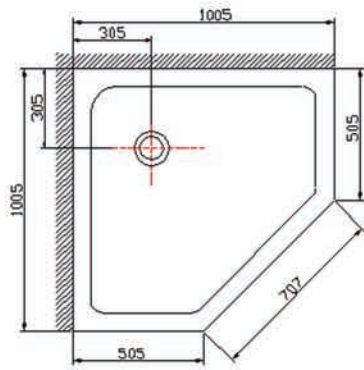

Juno

965 x 965 x 1850 mm
Verre Trepé 6 mm Tempered Glass
Structure en Aluminium
Aluminium Surface Frame
Base en acrylique
Acrylic Tray

Hugo

965 x 965 x 1850 mm
Verre Trepé 6 mm Tempered Glass
Structure en Aluminium
Aluminium Surface Frame
Base en acrylique
Acrylic Tray

Ryan

1000 x 1000 x 1850 mm
 Verre Trempé 8 mm Tempered Glass
 Structure en Aluminium
 Aluminium Surface Frame
 Base en acrylique
 Acrylic Tray

Tours

900 x 1200 x 1850 mm
 Verre Trempé 8 mm Tempered Glass
 Structure en Aluminium
 Aluminium Surface Frame
 Base en acrylique
 Acrylic Tray

RYAN

Aster

900 x 1200 x 1850 mm
Verre Trempé 8 mm Tempered Glass
Structure en Aluminium
Aluminium Surface Frame
Base en acrylique
Acrylic Tray

RUSSO

910 x 1650 x 1900 mm
Verre Trempé 10 mm Tempered Glass
Structure en Aluminium
Aluminium Surface Frame
Base en acrylique
Acrylic Tray

813 x 1524 x 1850 mm
Verre Trempé 10 mm Tempered Glass
Structure en Aluminium
Aluminium Surface Frame
Base en acrylique
Acrylic Tray

Tony

Specifications on products featured within this catalogue are subject to change without notice. The colors shown are as close as possible to the actual products as printing allows.