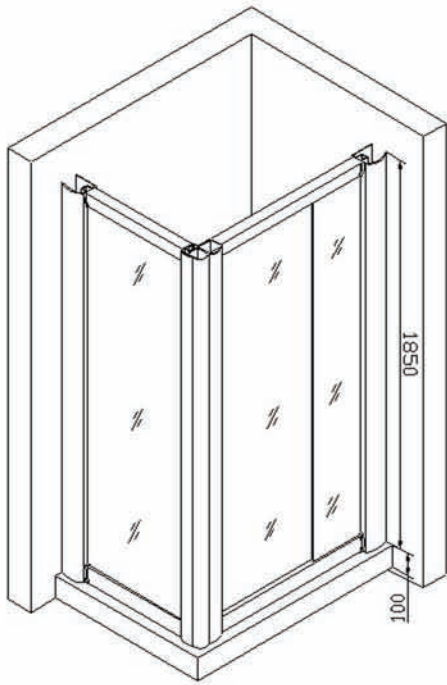

Juno

965 x 965 x 1850 mm
Verre Trepé 6 mm Tempered Glass
Structure en Aluminium
Aluminium Surface Frame
Base en acrylique
Acrylic Tray

Hugo

965 x 965 x 1850 mm
Verre Trepé 6 mm Tempered Glass
Structure en Aluminium
Aluminium Surface Frame
Base en acrylique
Acrylic Tray

Ryan

1000 x 1000 x 1850 mm
 Verre Trempé 8 mm Tempered Glass
 Structure en Aluminium
 Aluminium Surface Frame
 Base en acrylique
 Acrylic Tray

Tours

900 x 1200 x 1850 mm
 Verre Trempé 8 mm Tempered Glass
 Structure en Aluminium
 Aluminium Surface Frame
 Base en acrylique
 Acrylic Tray

RYAN

Aster

900 x 1200 x 1850 mm
Verre Trempé 8 mm Tempered Glass
Structure en Aluminium
Aluminium Surface Frame
Base en acrylique
Acrylic Tray

RUSSO

910 x 1650 x 1900 mm
Verre Trempé 10 mm Tempered Glass
Structure en Aluminium
Aluminium Surface Frame
Base en acrylique
Acrylic Tray

813 x 1524 x 1850 mm
Verre Trempé 10 mm Tempered Glass
Structure en Aluminium
Aluminium Surface Frame
Base en acrylique
Acrylic Tray

Tony

Specifications on products featured within this catalogue are subject to change without notice. The colors shown are as close as possible to the actual products as printing allows.