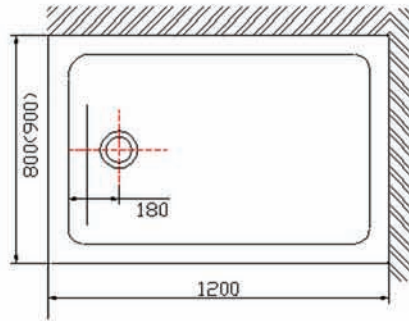

Juno

965 x 965 x 1850 mm
Verre Trepé 6 mm Tempered Glass
Structure en Aluminium
Aluminium Surface Frame
Base en acrylique
Acrylic Tray

Hugo

965 x 965 x 1850 mm
Verre Trepé 6 mm Tempered Glass
Structure en Aluminium
Aluminium Surface Frame
Base en acrylique
Acrylic Tray

Ryan

1000 x 1000 x 1850 mm
 Verre Trempé 8 mm Tempered Glass
 Structure en Aluminium
 Aluminium Surface Frame
 Base en acrylique
 Acrylic Tray

Tours

900 x 1200 x 1850 mm
 Verre Trempé 8 mm Tempered Glass
 Structure en Aluminium
 Aluminium Surface Frame
 Base en acrylique
 Acrylic Tray

RYAN

Aster

900 x 1200 x 1850 mm
Verre Trempé 8 mm Tempered Glass
Structure en Aluminium
Aluminium Surface Frame
Base en acrylique
Acrylic Tray

RUSSO

910 x 1650 x 1900 mm
Verre Trempé 10 mm Tempered Glass
Structure en Aluminium
Aluminium Surface Frame
Base en acrylique
Acrylic Tray

813 x 1524 x 1850 mm
Verre Trempé 10 mm Tempered Glass
Structure en Aluminium
Aluminium Surface Frame
Base en acrylique
Acrylic Tray

Tony

Specifications on products featured within this catalogue are subject to change without notice. The colors shown are as close as possible to the actual products as printing allows.