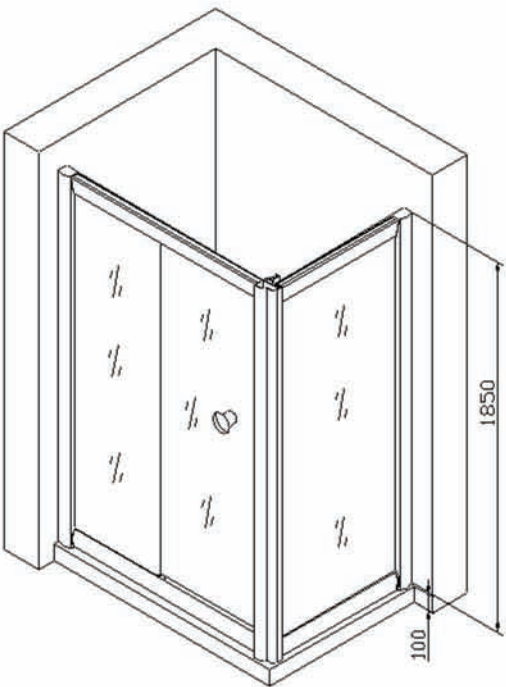

Juno

965 x 965 x 1850 mm
Verre Trepé 6 mm Tempered Glass
Structure en Aluminium
Aluminium Surface Frame
Base en acrylique
Acrylic Tray

Hugo

965 x 965 x 1850 mm
Verre Trepé 6 mm Tempered Glass
Structure en Aluminium
Aluminium Surface Frame
Base en acrylique
Acrylic Tray

Ryan

1000 x 1000 x 1850 mm
 Verre Trempé 8 mm Tempered Glass
 Structure en Aluminium
 Aluminium Surface Frame
 Base en acrylique
 Acrylic Tray

Tours

900 x 1200 x 1850 mm
 Verre Trempé 8 mm Tempered Glass
 Structure en Aluminium
 Aluminium Surface Frame
 Base en acrylique
 Acrylic Tray

RYAN

Aster

900 x 1200 x 1850 mm
Verre Trempé 8 mm Tempered Glass
Structure en Aluminium
Aluminium Surface Frame
Base en acrylique
Acrylic Tray

RUSSO

910 x 1650 x 1900 mm
Verre Trempé 10 mm Tempered Glass
Structure en Aluminium
Aluminium Surface Frame
Base en acrylique
Acrylic Tray

813 x 1524 x 1850 mm
Verre Trempé 10 mm Tempered Glass
Structure en Aluminium
Aluminium Surface Frame
Base en acrylique
Acrylic Tray

Tony

Specifications on products featured within this catalogue are subject to change without notice. The colors shown are as close as possible to the actual products as printing allows.