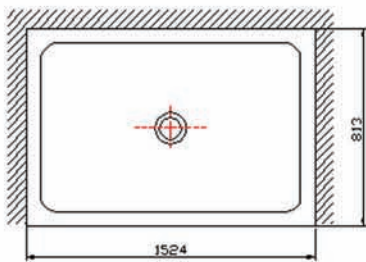

Juno

965 x 965 x 1850 mm
Verre Trepé 6 mm Tempered Glass
Structure en Aluminium
Aluminium Surface Frame
Base en acrylique
Acrylic Tray

Hugo

965 x 965 x 1850 mm
Verre Trepé 6 mm Tempered Glass
Structure en Aluminium
Aluminium Surface Frame
Base en acrylique
Acrylic Tray

Ryan

1000 x 1000 x 1850 mm
 Verre Trempé 8 mm Tempered Glass
 Structure en Aluminium
 Aluminium Surface Frame
 Base en acrylique
 Acrylic Tray

Tours

900 x 1200 x 1850 mm
 Verre Trempé 8 mm Tempered Glass
 Structure en Aluminium
 Aluminium Surface Frame
 Base en acrylique
 Acrylic Tray

RYAN

Aster

900 x 1200 x 1850 mm
Verre Trempé 8 mm Tempered Glass
Structure en Aluminium
Aluminium Surface Frame
Base en acrylique
Acrylic Tray

RUSSO

910 x 1650 x 1900 mm
Verre Trempé 10 mm Tempered Glass
Structure en Aluminium
Aluminium Surface Frame
Base en acrylique
Acrylic Tray

813 x 1524 x 1850 mm
Verre Trempé 10 mm Tempered Glass
Structure en Aluminium
Aluminium Surface Frame
Base en acrylique
Acrylic Tray

Tony

Specifications on products featured within this catalogue are subject to change without notice. The colors shown are as close as possible to the actual products as printing allows.