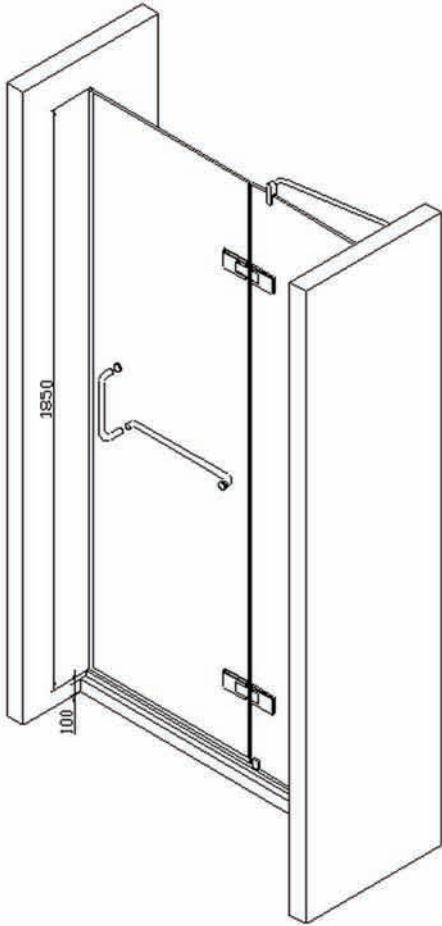

Juno

965 x 965 x 1850 mm
Verre Trepé 6 mm Tempered Glass
Structure en Aluminium
Aluminium Surface Frame
Base en acrylique
Acrylic Tray

Hugo

965 x 965 x 1850 mm
Verre Trepé 6 mm Tempered Glass
Structure en Aluminium
Aluminium Surface Frame
Base en acrylique
Acrylic Tray

Ryan

1000 x 1000 x 1850 mm
 Verre Trempé 8 mm Tempered Glass
 Structure en Aluminium
 Aluminium Surface Frame
 Base en acrylique
 Acrylic Tray

Tours

900 x 1200 x 1850 mm
 Verre Trempé 8 mm Tempered Glass
 Structure en Aluminium
 Aluminium Surface Frame
 Base en acrylique
 Acrylic Tray

RYAN

Aster

900 x 1200 x 1850 mm
Verre Trempé 8 mm Tempered Glass
Structure en Aluminium
Aluminium Surface Frame
Base en acrylique
Acrylic Tray

RUSSO

910 x 1650 x 1900 mm
Verre Trempé 10 mm Tempered Glass
Structure en Aluminium
Aluminium Surface Frame
Base en acrylique
Acrylic Tray

813 x 1524 x 1850 mm
Verre Trempé 10 mm Tempered Glass
Structure en Aluminium
Aluminium Surface Frame
Base en acrylique
Acrylic Tray

Tony

Specifications on products featured within this catalogue are subject to change without notice. The colors shown are as close as possible to the actual products as printing allows.