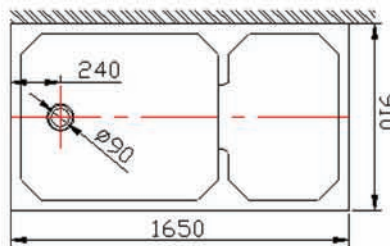

Juno

965 x 965 x 1850 mm
Verre Trepé 6 mm Tempered Glass
Structure en Aluminium
Aluminium Surface Frame
Base en acrylique
Acrylic Tray

Hugo

965 x 965 x 1850 mm
Verre Trepé 6 mm Tempered Glass
Structure en Aluminium
Aluminium Surface Frame
Base en acrylique
Acrylic Tray

Ryan

1000 x 1000 x 1850 mm
 Verre Trempé 8 mm Tempered Glass
 Structure en Aluminium
 Aluminium Surface Frame
 Base en acrylique
 Acrylic Tray

Tours

900 x 1200 x 1850 mm
 Verre Trempé 8 mm Tempered Glass
 Structure en Aluminium
 Aluminium Surface Frame
 Base en acrylique
 Acrylic Tray

RYAN

Aster

900 x 1200 x 1850 mm
Verre Trempé 8 mm Tempered Glass
Structure en Aluminium
Aluminium Surface Frame
Base en acrylique
Acrylic Tray

RUSSO

910 x 1650 x 1900 mm
Verre Trempé 10 mm Tempered Glass
Structure en Aluminium
Aluminium Surface Frame
Base en acrylique
Acrylic Tray

813 x 1524 x 1850 mm
Verre Trempé 10 mm Tempered Glass
Structure en Aluminium
Aluminium Surface Frame
Base en acrylique
Acrylic Tray

Tony

Specifications on products featured within this catalogue are subject to change without notice. The colors shown are as close as possible to the actual products as printing allows.