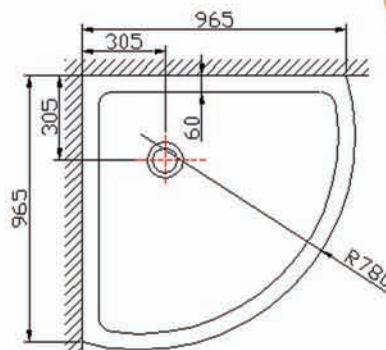

Juno

965 x 965 x 1850 mm
Verre Trepé 6 mm Tempered Glass
Structure en Aluminium
Aluminium Surface Frame
Base en acrylique
Acrylic Tray

Hugo

965 x 965 x 1850 mm
Verre Trepé 6 mm Tempered Glass
Structure en Aluminium
Aluminium Surface Frame
Base en acrylique
Acrylic Tray

Ryan

1000 x 1000 x 1850 mm
 Verre Trempé 8 mm Tempered Glass
 Structure en Aluminium
 Aluminium Surface Frame
 Base en acrylique
 Acrylic Tray

Tours

900 x 1200 x 1850 mm
 Verre Trempé 8 mm Tempered Glass
 Structure en Aluminium
 Aluminium Surface Frame
 Base en acrylique
 Acrylic Tray

RYAN

Aster

900 x 1200 x 1850 mm
Verre Trempé 8 mm Tempered Glass
Structure en Aluminium
Aluminium Surface Frame
Base en acrylique
Acrylic Tray

RUSSO

910 x 1650 x 1900 mm
Verre Trempé 10 mm Tempered Glass
Structure en Aluminium
Aluminium Surface Frame
Base en acrylique
Acrylic Tray

813 x 1524 x 1850 mm
Verre Trempé 10 mm Tempered Glass
Structure en Aluminium
Aluminium Surface Frame
Base en acrylique
Acrylic Tray

Tony

Specifications on products featured within this catalogue are subject to change without notice. The colors shown are as close as possible to the actual products as printing allows.